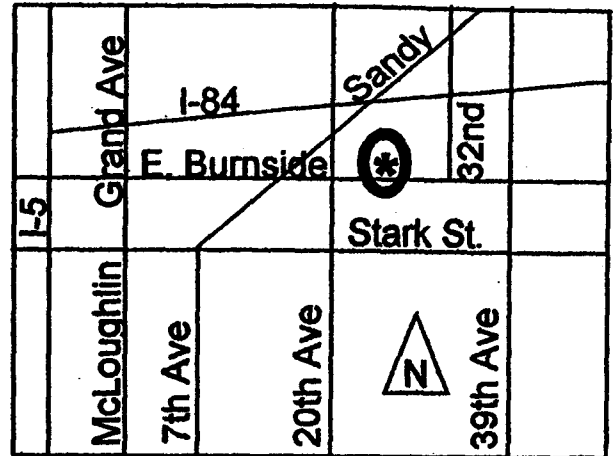

To Protect & Improve your Vision

Crown Optical & Safety

2933 East Burnside St.

Portland, Or. 97214

AFSCME Members

10% Discount on a
complete pair of eyewear

phone 503.232.5006

Fax 503.239.3977

Monday - Friday 9:00am - 5:00pm

Saturday 9:30am - 1:00pm

☞ Industrial Safety ANSI Z87 Approved Products

☞ Large selection of kids frames.

☞ Fashion Eyewear

☞ Sports Eyewear

Services:

☞ Frame Repair

☞ Adjustments

☞ Maintenance

Great Prices

Make Your Prescription fit your needs

Able to process most Insurance Packages

Vision exams available by appointment